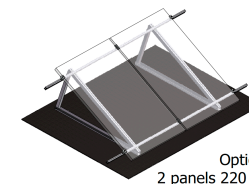

ZANTIA®

Inspired by *Comfort!*

KIT BULNES System

Modular Mounting Systems with tilt for solar panels

Power Range

Available from 2 to 4 solar panels
Power output: 500 to 1200Wp

Installation

Easy to install (it comes with a Manual)
Installation on site on request to our team

Flexible Configuration

Add more kits when you want!
Variable tilt from 22° to 50°

Shipment

All packages shipped on one single pallet
Transport costs are included

Kit Structure.

Option
2 panels 220 W.

Option
3 panels 220 W.