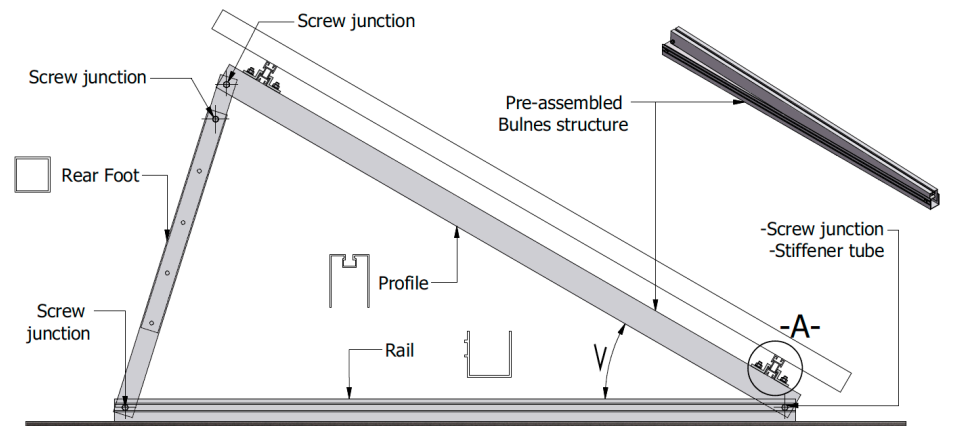

ZANTIA®

Inspired by *Comfort!*

KIT BULNES System

Modular Mounting Systems with tilt for solar panels

Power Range

Available from 2 to 4 solar panels
Power output: 500 to 1200Wp

Installation

Easy to install (it comes with a Manual)
Installation on site on request to our team

Flexible Configuration

Add more kits when you want!
Variable tilt from 22° to 50°

Shipment

All packages shipped on one single pallet
Transport costs are included

Kit Structure.

Option
2 panels 220 W.

Option
3 panels 220 W.

Option
4 panels 180 W.

Option
3 panels 180 W.