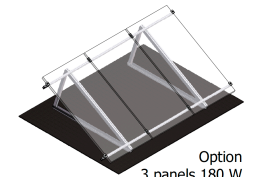

ZANTIA®

Inspired by *Comfort!*

KIT BULNES System

Modular Mounting Systems with tilt for solar panels

Power Range

Available from 2 to 4 solar panels
Power output: 500 to 1200Wp

Installation

Easy to install (it comes with a Manual)
Installation on site on request to our team

Flexible Configuration

Add more kits when you want!
Variable tilt from 22° to 50°

Shipment

All packages shipped on one single pallet
Transport costs are included

Kit Structure.

Option
2 panels 220 W.

Option
3 panels 220 W.

Option
4 panels 180 W.

Option
3 panels 180 W.