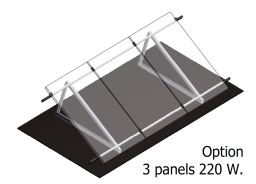

ZANTIA®

Inspired by *Comfort!*

KIT BULNES System

Modular Mounting Systems with tilt for solar panels

Power Range

Available from 2 to 4 solar panels
Power output: 500 to 1200Wp

Installation

Easy to install (it comes with a Manual)
Installation on site on request to our team

Flexible Configuration

Add more kits when you want!
Variable tilt from 22° to 50°

Shipment

All packages shipped on one single pallet
Transport costs are included

Kit Structure.

Option
2 panels 220 W.

Option
3 panels 220 W.

Option
4 panels 180 W.

Option
3 panels 180 W.