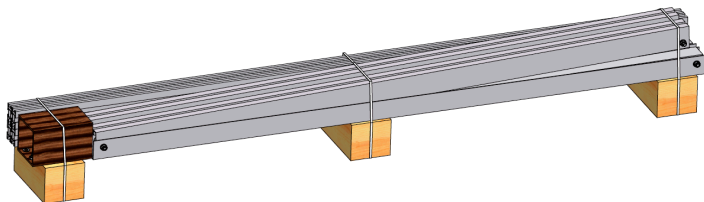

ZANTIA®

Inspired by *Comfort!*

KIT BULNES System

Modular Mounting Systems with tilt for solar panels

Power Range

Available from 2 to 4 solar panels
Power output: 500 to 1200Wp

Installation

Easy to install (it comes with a Manual)
Installation on site on request to our team

Flexible Configuration

Add more kits when you want!
Variable tilt from 22° to 50°

Shipment

All packages shipped on one single pallet
Transport costs are included

Kit Structure.

Option
2 panels 220 W.

Option
3 panels 220 W.

Option
4 panels 180 W.

Option
3 panels 180 W.