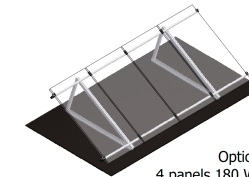

ZANTIA®

Inspired by *Comfort!*

KIT BULNES System

Modular Mounting Systems with tilt for solar panels

Power Range

Available from 2 to 4 solar panels
Power output: 500 to 1200Wp

Installation

Easy to install (it comes with a Manual)
Installation on site on request to our team

Flexible Configuration

Add more kits when you want!
Variable tilt from 22° to 50°

Shipment

All packages shipped on one single pallet
Transport costs are included

Kit Structure.

Option
2 panels 220 W.

Option
3 panels 220 W.

Option
4 panels 180 W.

Option
3 panels 180 W.